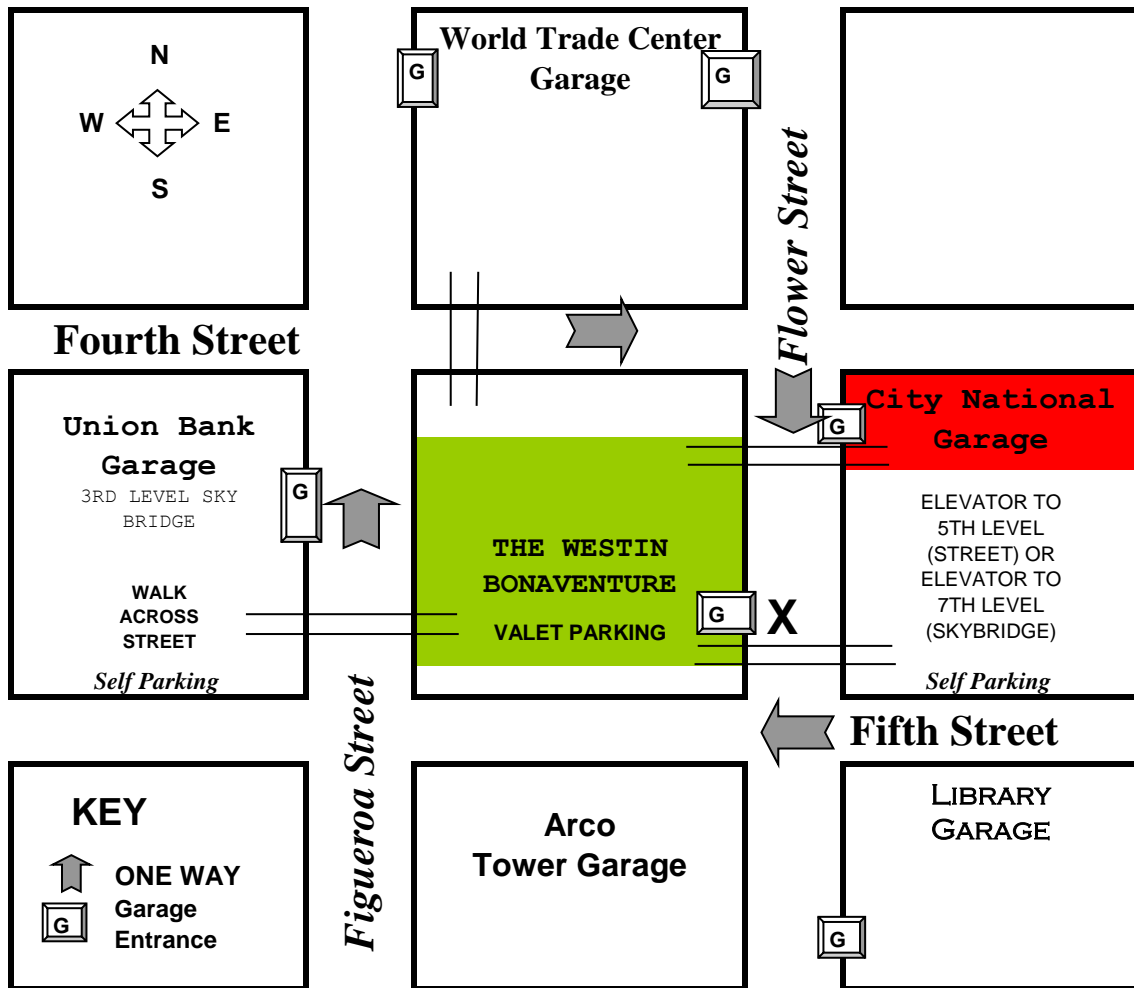

THE WESTIN BONAVENTURE HOTEL & SUITES LOS ANGELES

The Westin Bonaventure Hotel Valet
401 South Flower Street, LA, CA 90071 (213) 624-1000

Red Parking - City National Garage
400 South Flower Street, LA, CA 90071 (213) 628-0581
Garage Clearance 6' 3"

"Sky bridge" access to Bonaventure hotel on the 7th floor of the parking garage